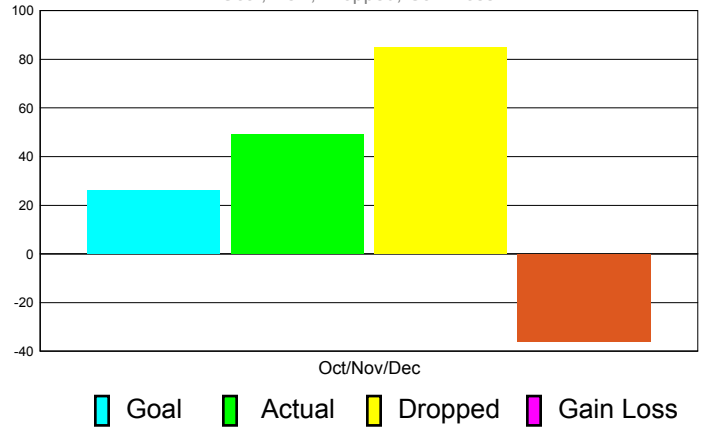

Membership Results 2011-2012

Goal, New, Dropped, Gain/Loss